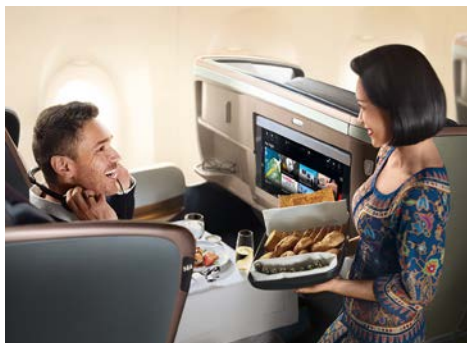

Marvel at panoramic vistas from the exclusive Club Lounge

Be pampered with exquisite in-flight service

SINGAPORE CITY EXCURSION

Take in the sights of this marvelous city

Discover the world in refined style with journeys that pair extraordinary destinations and the award-winning service of Singapore Airlines. Fly nonstop from Los Angeles, Newark, New York, San Francisco or Seattle then connect seamlessly through Singapore, where the journey becomes part of the experience. Savor Michelin-starred dining and legendary hawker cuisine, stroll the Supertrees at Gardens by the Bay, indulge in luxury shopping along Orchard Road, or unwind on Sentosa's pristine beaches. From this vibrant gateway, continue on to Asia's dynamic cities including non-stop flights from Los Angeles to breathtaking Tokyo, Australia's sun-washed coastlines, or New Zealand's dramatic landscapes, paired effortlessly with the Journese® premier portfolio including elevated resorts, immersive activities, private transportation and more.